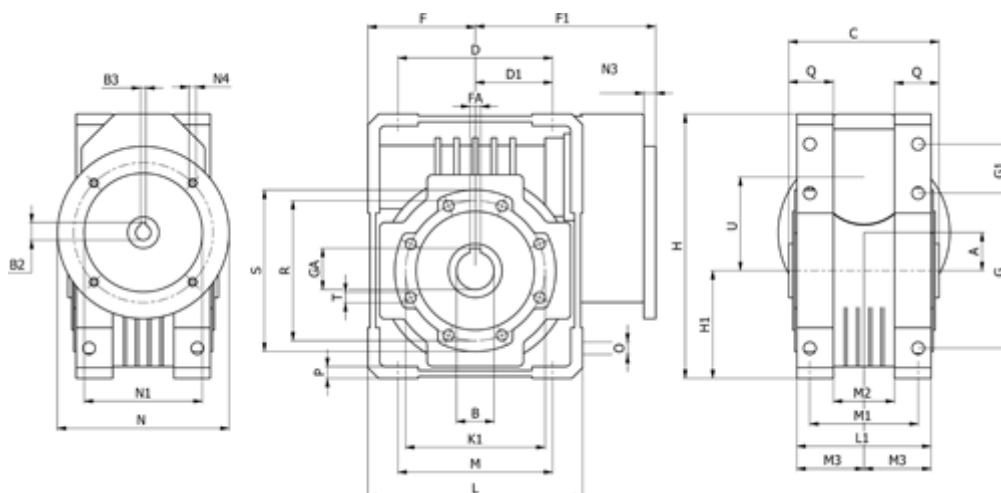

Data Sheet

Article number: 3921110060730
 Description: Worm gear
 WR 110-U-60-80B5, without lubrication

Measures

A = 110.10	F = 125	L = 250	N2 = 130	T = M12x19
B = 42	F1 = 204	L1 = 143	N3 = 0.0	U = 130
B1 E7 = 19	FA = 12	M = 184	N4 = M10x15	
B2 = 21.8	G = 184	M1 = 115	O = 14.0	
B3 H9 = 6	G1 = 58.0	M2 = 69	P = 14	
C = 155	GA = 45.3	M3 = 73.0	Q = 45	
D = 174.0	H = 308.0	N = 200	R = 165	
D1 = 82.0	H1 = 125.0	N1 = 165	S = 200	